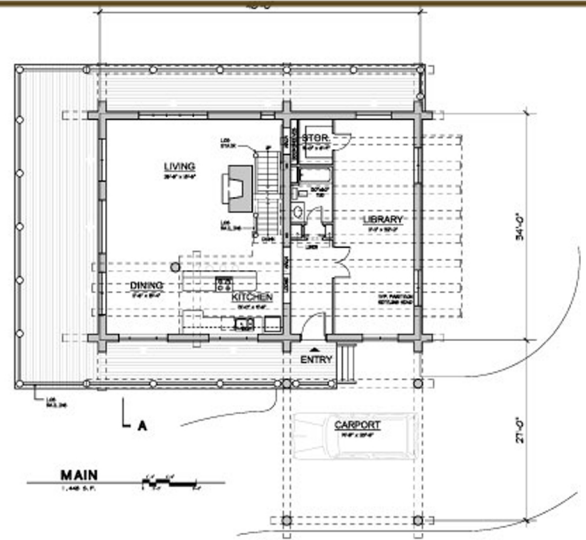

Mountain Homes | www.MountainHomesKalama.com | Copyright 2005 | Do not reproduce

Mountain Homes | www.MountainHomesKalama.com | Copyright 2005 | Do not reproduce

THELOGDEPOT.COM
540 Hendrickson Dr
Kalama, WA 98625
Phone: 360-798-7080
Fax: 360-673-6611

Dugan Falls
2019 sqft