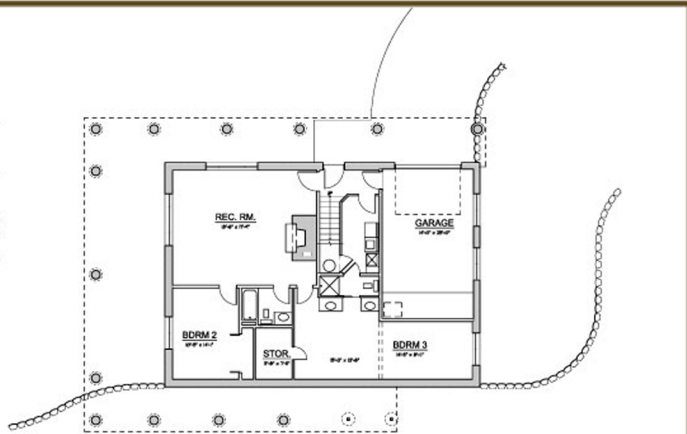

LOWER

Mountain Homes | www.MountainHomesKalama.com | Copyright 2005 | Do not reproduce