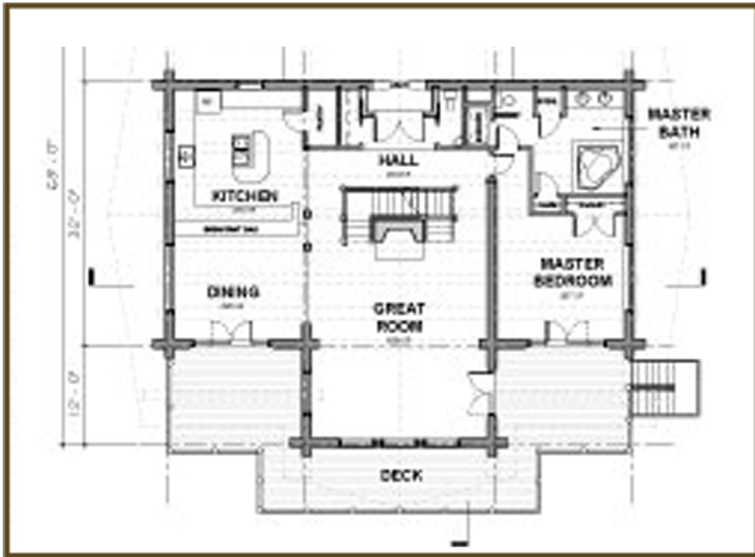

THELOGDEPOT.COM
540 Hendrickson Dr
Kalama, WA 98625
Phone: 360-798-7080
Fax: 360-673-6611

The Diamond
3700 sqft